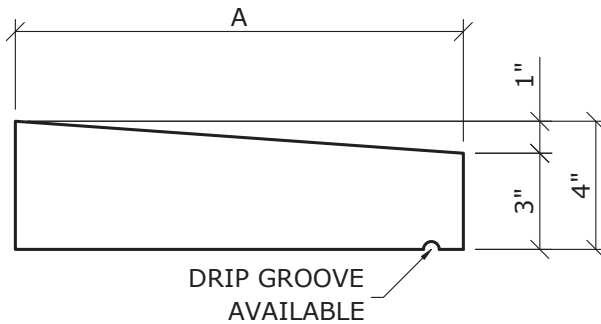

COPING

47⁵/₈" (STOCK LENGTH)

· PLAN ·

· SECTION ·

WC

· SECTION ·

SL

PRODUCT NUMBER	A (WIDTH)
WC3408	8"
WC3410	10"
WC3412	12"
WC3414	14"
WC3416	16"
WC3418	18"
WC3420	20"
WC3422	22"
WC3424	24"
WC3426	26"
WC3428	28"
WC3430	30"
WC3432	32"

PRODUCT NUMBER	A (WIDTH)
SL3408	8"
SL3410	10"
SL3412	12"
SL3414	14"
SL3416	16"
SL3418	18"
SL3420	20"
SL3422	22"
SL3424	24"
SL3426	26"
SL3428	28"
SL3430	30"
SL3432	32"

1950 RAVINE ROAD
 KALAMAZOO, MI 49004
 PHONE: 269.344.7690
 FAX: 269.344.7693
<http://www.superiorprecast.com/>