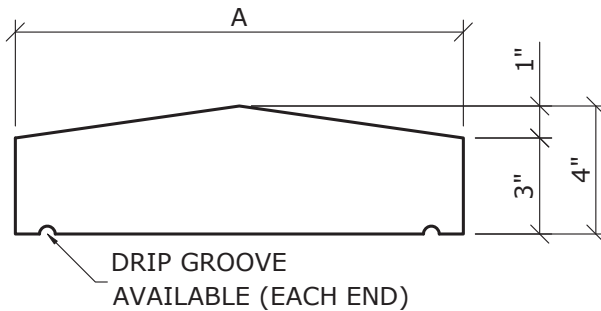

COPING

47⁵/₈" (STOCK LENGTH)

· PLAN ·

· SECTION ·

WC

· SECTION ·

SL

PRODUCT NUMBER	A (WIDTH)
WC3408	8"
WC3410	10"
WC3412	12"
WC3414	14"
WC3416	16"
WC3418	18"
WC3420	20"
WC3422	22"
WC3424	24"
WC3426	26"
WC3428	28"
WC3430	30"
WC3432	32"

PRODUCT NUMBER	A (WIDTH)
SL3408	8"
SL3410	10"
SL3412	12"
SL3414	14"
SL3416	16"
SL3418	18"
SL3420	20"
SL3422	22"
SL3424	24"
SL3426	26"
SL3428	28"
SL3430	30"
SL3432	32"

1950 RAVINE ROAD
 KALAMAZOO, MI 49004
 PHONE: 269.344.7690
 FAX: 269.344.7693
<http://www.superiorprecast.com/>