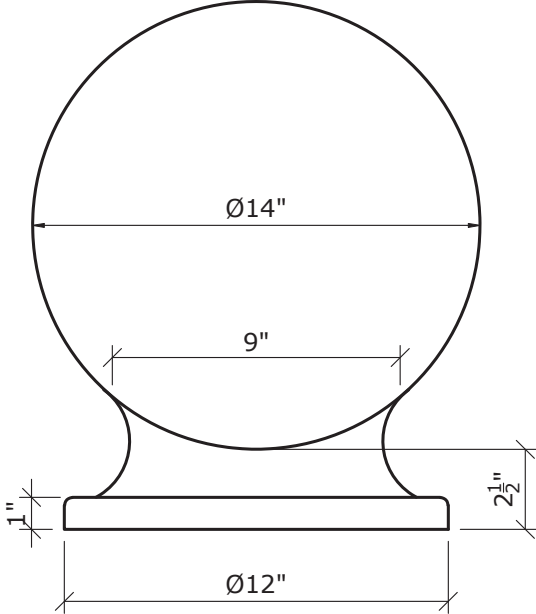

BALL CAP / SPHERES

BA8

BA14

PRODUCT NUMBER	A (WIDTH)
BA8	8"
BA14	14"
BA16	16"
BA24	24"

1950 RAVINE ROAD
 KALAMAZOO, MI 49004
 PHONE: 269.344.7690
 FAX: 269.344.7693
<http://www.superiorprecast.com/>