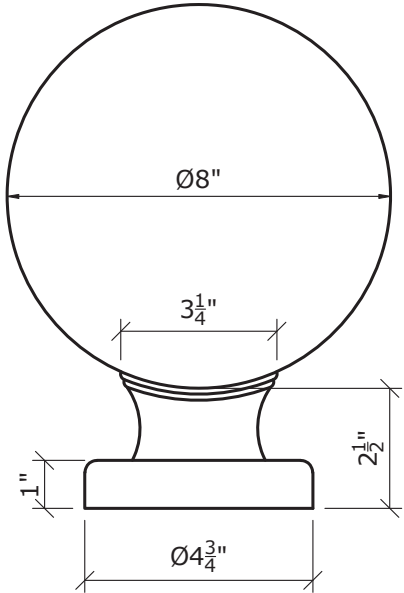

BALL CAP / SPHERES

BA8

BA14

PRODUCT NUMBER	A (WIDTH)
BA8	8"
BA14	14"
BA16	16"
BA24	24"

1950 RAVINE ROAD
 KALAMAZOO, MI 49004
 PHONE: 269.344.7690
 FAX: 269.344.7693
<http://www.superiorprecast.com/>